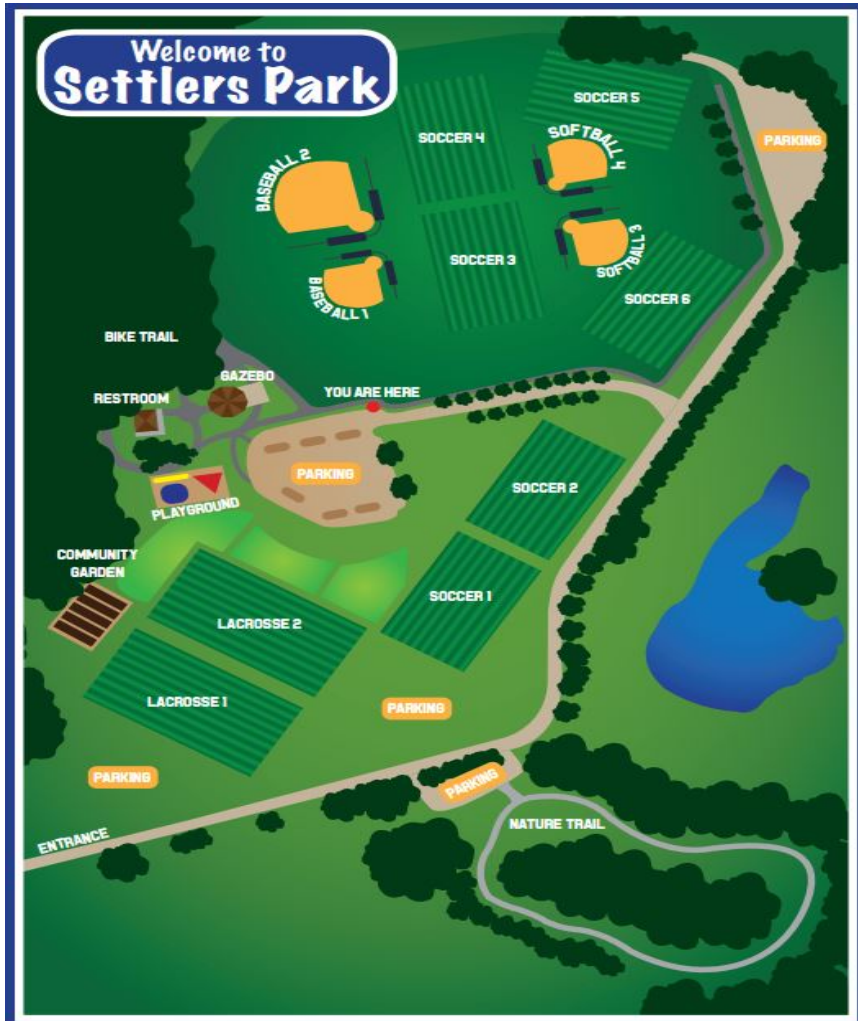

Ledgewood Memorial Park,

650 Middlebury Road, Middlebury

Saturday Games			Sunday Games		
	Start	End		Start	End
Game 1	9:00 AM	10:30 AM	Game 1	9:30 AM	11:00 AM
Game 2	10:45 AM	12:15 PM	Game 2	11:15 AM	12:45 PM
Game 3	12:30 PM	2:00 PM	Game 3	1:00 PM	2:30 PM
Game 4	2:15 PM	3:45 PM	Game 4	2:45 PM	4:15 PM
Game 5	4:00 PM	5:30 PM	Game 5	4:30 PM	6:00 PM

Ledgewood Memorial Park	
	<u>Age Group:</u>
Upper	U9 & U10
Lower	U9 & U10

Meadowview Park,

200 Southford Rd, Middlebury

Saturday Games			Sunday Games		
	Start	End		Start	End
Game 1	9:00 AM	10:30 AM	Game 1	9:30 AM	11:00 AM
Game 2	10:45 AM	12:15 PM	Game 2	11:15 AM	12:45 PM
Game 3	12:30 PM	2:00 PM	Game 3	1:00 PM	2:30 PM
Game 4	2:15 PM	3:45 PM	Game 4	2:45 PM	4:15 PM
Game 5	4:00 PM	5:30 PM	Game 5	4:30 PM	6:00 PM

Meadowview Park	
	Age Group:
Field A	U13 & U14
Field B	U11 & U12

Settlers Park

455 Crook Horn Road, Southbury

Saturday Games			Sunday Games		
	Start	End		Start	End
Game 1	9:00 AM	10:30 AM	Game 1	9:30 AM	11:00 AM
Game 2	10:45 AM	12:15 PM	Game 2	11:15 AM	12:45 PM
Game 3	12:30 PM	2:00 PM	Game 3	1:00 PM	2:30 PM
Game 4	2:15 PM	3:45 PM	Game 4	2:45 PM	4:15 PM
Game 5	4:00 PM	5:30 PM	Game 5	4:30 PM	6:00 PM

Settlers Field		
	Age Group:	
Soccer 1	U11 & U12	
Soccer 2	U9 & U10	CLOSED Fall 2018
Soccer 3 & 4	U13 & U14	
Soccer 5	Inhouse	(Fall Only) – 4 35x25 fields

Seman Park

156 East Flat Hill Rd, Southbury

Saturday Games			Sunday Games		
	Start	End		Start	End
Game 1	9:00 AM	10:30 AM	Game 1	9:30 AM	11:00 AM
Game 2	10:45 AM	12:15 PM	Game 2	11:15 AM	12:45 PM
Game 3	12:30 PM	2:00 PM	Game 3	1:00 PM	2:30 PM
Game 4	2:15 PM	3:45 PM	Game 4	2:45 PM	4:15 PM
Game 5	4:00 PM	5:30 PM	Game 5	4:30 PM	6:00 PM